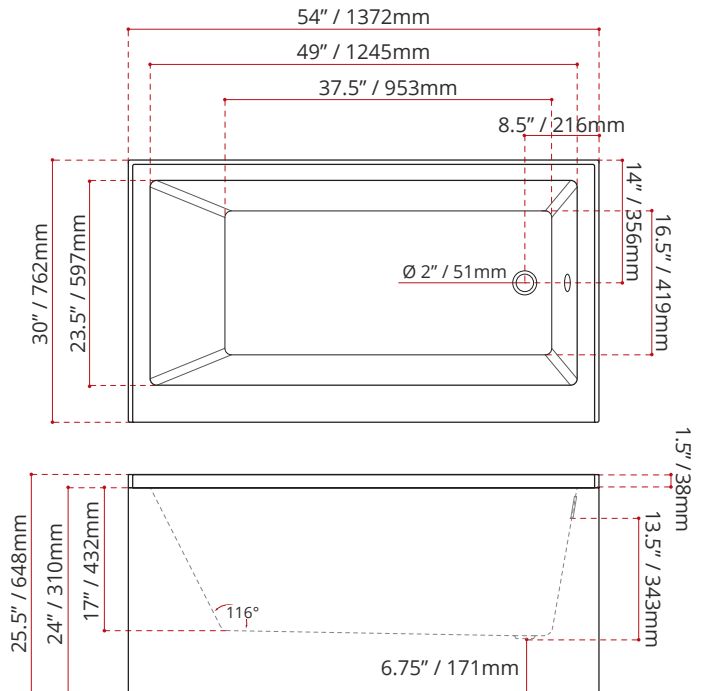

Product images are for illustration purposes only. Actual product(s) may vary.

WHITE FINISH	
MODEL No.	
2371	
LEFT HAND DRAIN LOCATION	
2381	
RIGHT HAND DRAIN LOCATION	

BISCUIT FINISH	
MODEL No.	
2373	LEFT HAND DRAIN LOCATION
2383	RIGHT HAND DRAIN LOCATION
<i>COLOUR OPTIONS ARE MADE TO ORDER - NO REFUND - NO RETURN -</i>	

DIMENSIONS	WATER DEPTH	CAPACITY
<ul style="list-style-type: none"> Length: 54" / 1372mm Width: 30" / 762mm Skirt Height: 24" / 610mm 	13.5" / 343mm Drain to overflow	50.5 gal. 191 litres of water

PRODUCT INFORMATION:	
<ul style="list-style-type: none"> Modern style Plain skirt End drain Made in Canada 	<ul style="list-style-type: none"> Above floor rough-in installation High gloss / Crack-resistant acrylic Complies with CSA & IAPMO standards

SHIPPING INFORMATION:	
<ul style="list-style-type: none"> Length: 56" / 1422mm Width: 34" / 864mm Height: 26" / 660mm 	<ul style="list-style-type: none"> Net Weight: 35 kg / 77 lbs Gross Weight: 40 kg / 88 lbs

MODEL NUMBER : **2371**
(LEFT HAND DRAIN LOCATION)

MODEL NUMBER : **2381**
(RIGHT HAND DRAIN LOCATION)

DISCLAIMER: Measurements may vary ± 1/4" (Diagram Not to scale)

CUSTOMIZE YOUR TUB

ALL UPCHARGE OPTIONS ARE MADE TO ORDER - NO REFUND - NO RETURN -