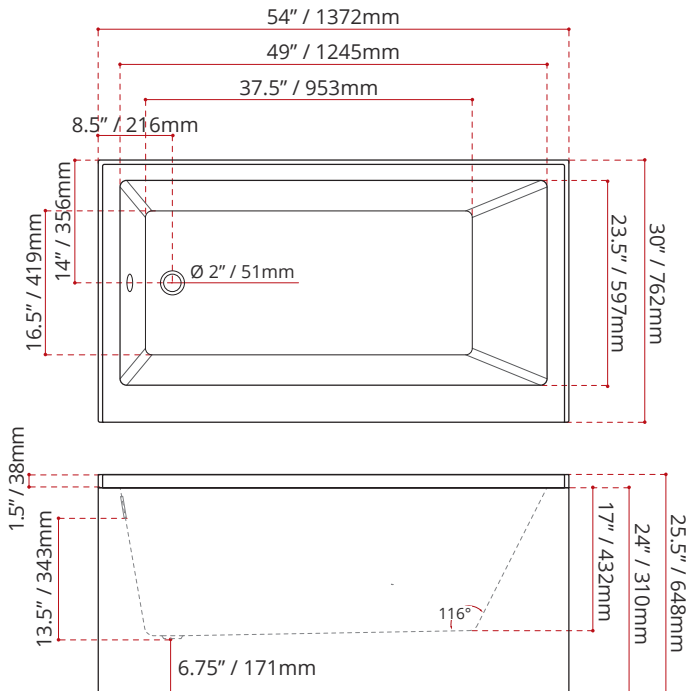

Product images are for illustration purposes only. Actual product(s) may vary.

WHITE FINISH	
MODEL No.	
2371	
LEFT HAND DRAIN LOCATION	
2381	
RIGHT HAND DRAIN LOCATION	

BISCUIT FINISH	
MODEL No.	
2373	LEFT HAND DRAIN LOCATION
2383	RIGHT HAND DRAIN LOCATION
<i>COLOUR OPTIONS ARE MADE TO ORDER - NO REFUND - NO RETURN -</i>	

DIMENSIONS	WATER DEPTH	CAPACITY
<ul style="list-style-type: none"> Length: 54" / 1372mm Width: 30" / 762mm Skirt Height: 24" / 610mm 	13.5" / 343mm Drain to overflow	50.5 gal. 191 litres of water

PRODUCT INFORMATION:	
<ul style="list-style-type: none"> Modern style Plain skirt End drain Made in Canada 	<ul style="list-style-type: none"> Above floor rough-in installation High gloss / Crack-resistant acrylic Complies with CSA & IAPMO standards

SHIPPING INFORMATION:	
<ul style="list-style-type: none"> Length: 56" / 1422mm Width: 34" / 864mm Height: 26" / 660mm 	<ul style="list-style-type: none"> Net Weight: 35 kg / 77 lbs Gross Weight: 40 kg / 88 lbs

MODEL NUMBER : **2371**
(LEFT HAND DRAIN LOCATION)

MODEL NUMBER : **2381**
(RIGHT HAND DRAIN LOCATION)

DISCLAIMER: Measurements may vary ± 1/4" (Diagram Not to scale)

CUSTOMIZE YOUR TUB

ALL UPCHARGE OPTIONS ARE MADE TO ORDER - NO REFUND - NO RETURN -